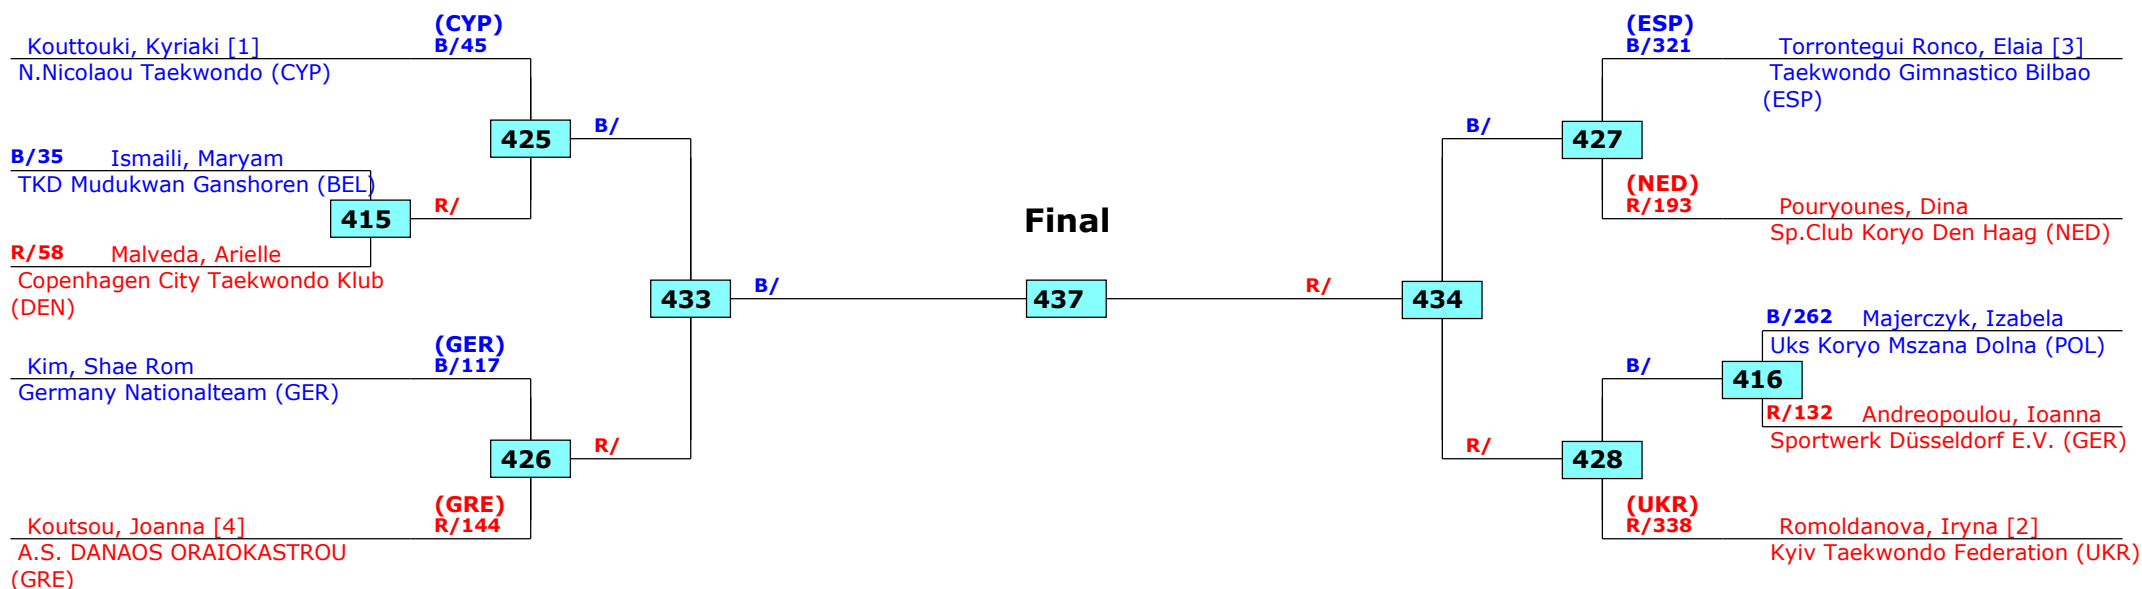

Polish Open/Warsaw Cup G1 (Seniors)

Warsaw, Poland

Tournament date: 29-8-2015 upto 30-8-2015

Female -46 (Fin)

Active competitors: 10

Competition date: 30-8-2015

Result legend:
 (WDR) Withdrawal (SDP) Sudden death
 (DSQ) Disqualified (PTG) Points win (gap)
 (RSC) Ref. stop contest (PTF) Points win (normal)
 (SUP) Superiority